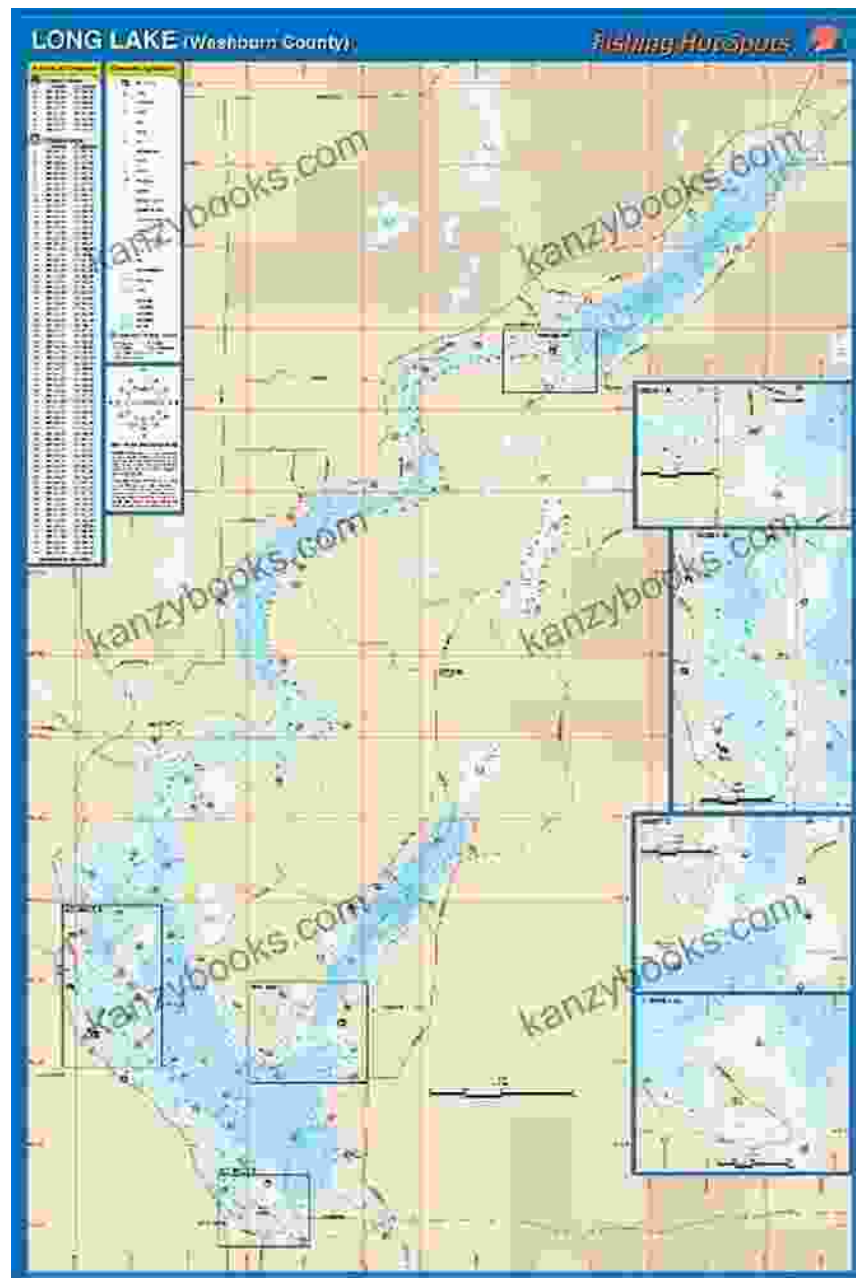

Free Downloading the St. Croix River, Burnett County is a haven for anglers seeking solitude and trophy catches. The Namekagon River meanders through the county, offering excellent opportunities for fly-fishing and smallmouth bass fishing. Explore the hidden gems of Big Wood Lake or Bone Lake to discover the unspoiled beauty of Northwest Wisconsin.

Washburn County: