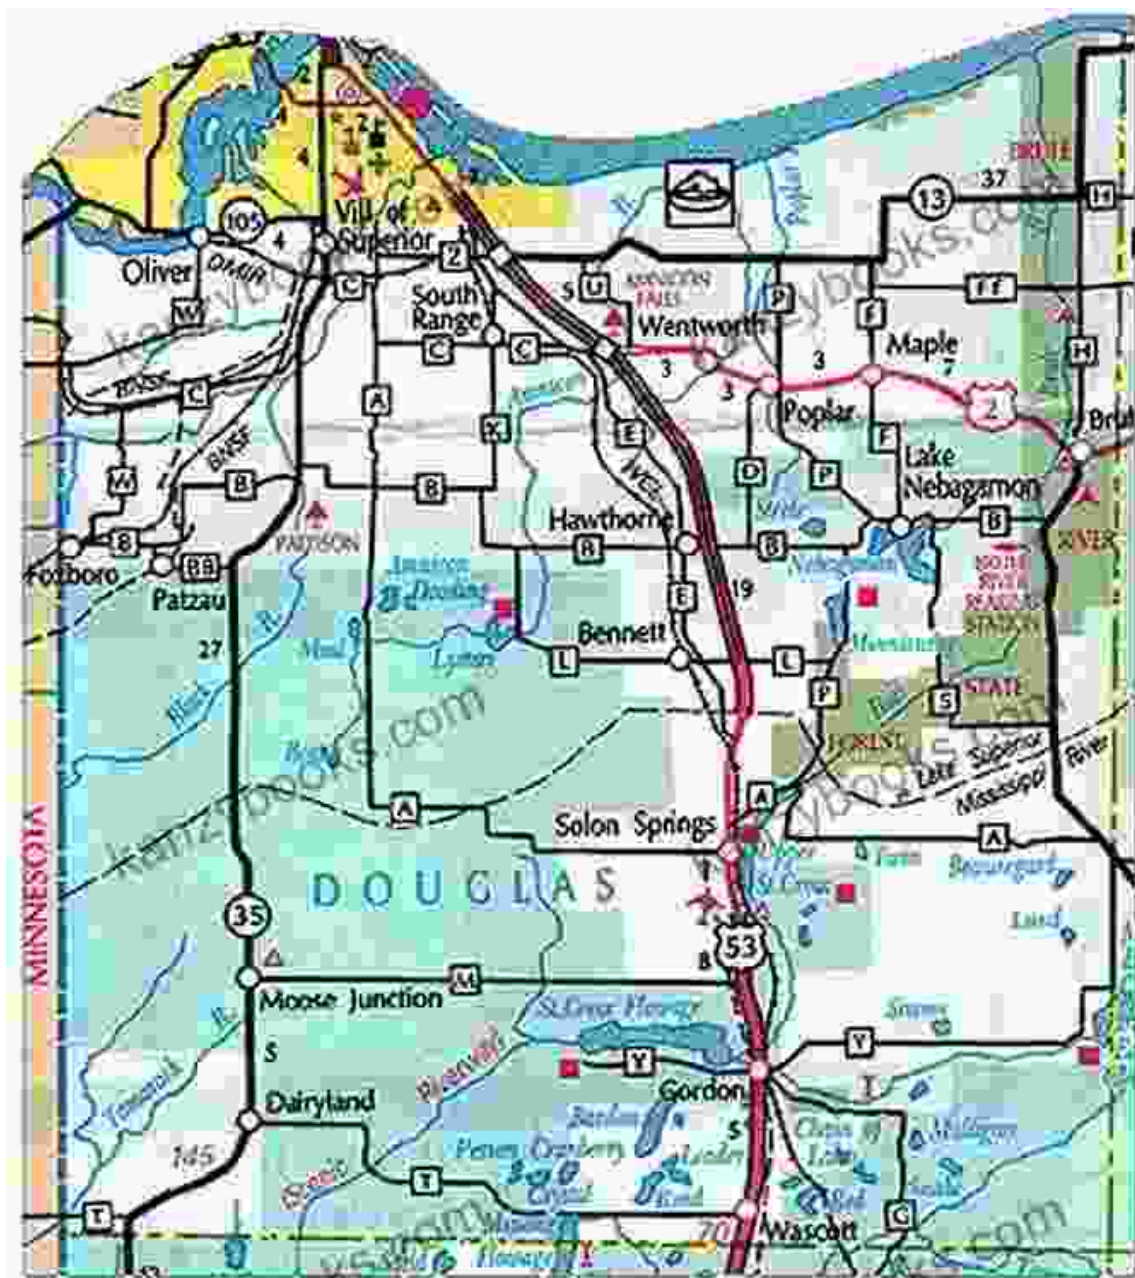

Navigating the Guide's Comprehensive Content

This meticulously crafted guide serves as your trusted companion, providing an unparalleled level of detail for planning and executing successful fishing trips. With over 300 lakes and rivers meticulously mapped, you'll gain instant access to valuable insights such as:

Unveiling Northwest Wisconsin's Southern Region for Anglers

The Southern Region encompasses a vast and diverse array of fishing destinations, each offering its own unique charm and challenges. From the sprawling expanses of Lake Superior to the secluded coves of inland lakes, this guide unlocks the secrets to unlocking angling success throughout the region:

Bayfield County:

Free Downloading the shores of Lake Superior, Bayfield County entices anglers with a variety of species, including salmon, trout, and walleye. Explore the crystal-clear waters of Chequamegon Bay for a chance to land a trophy-sized salmon, or cast your line in the swiftly flowing waters of the Brule River for a challenging trout fishing experience.

Douglas County:

Nestled in the heart of the region, Douglas County boasts an abundance of lakes brimming with bass, panfish, and northern pike. Head to Lake Nebagamon for a serene fishing getaway, or venture into the remote waters of the St. Croix Flowage for an unforgettable wilderness experience.