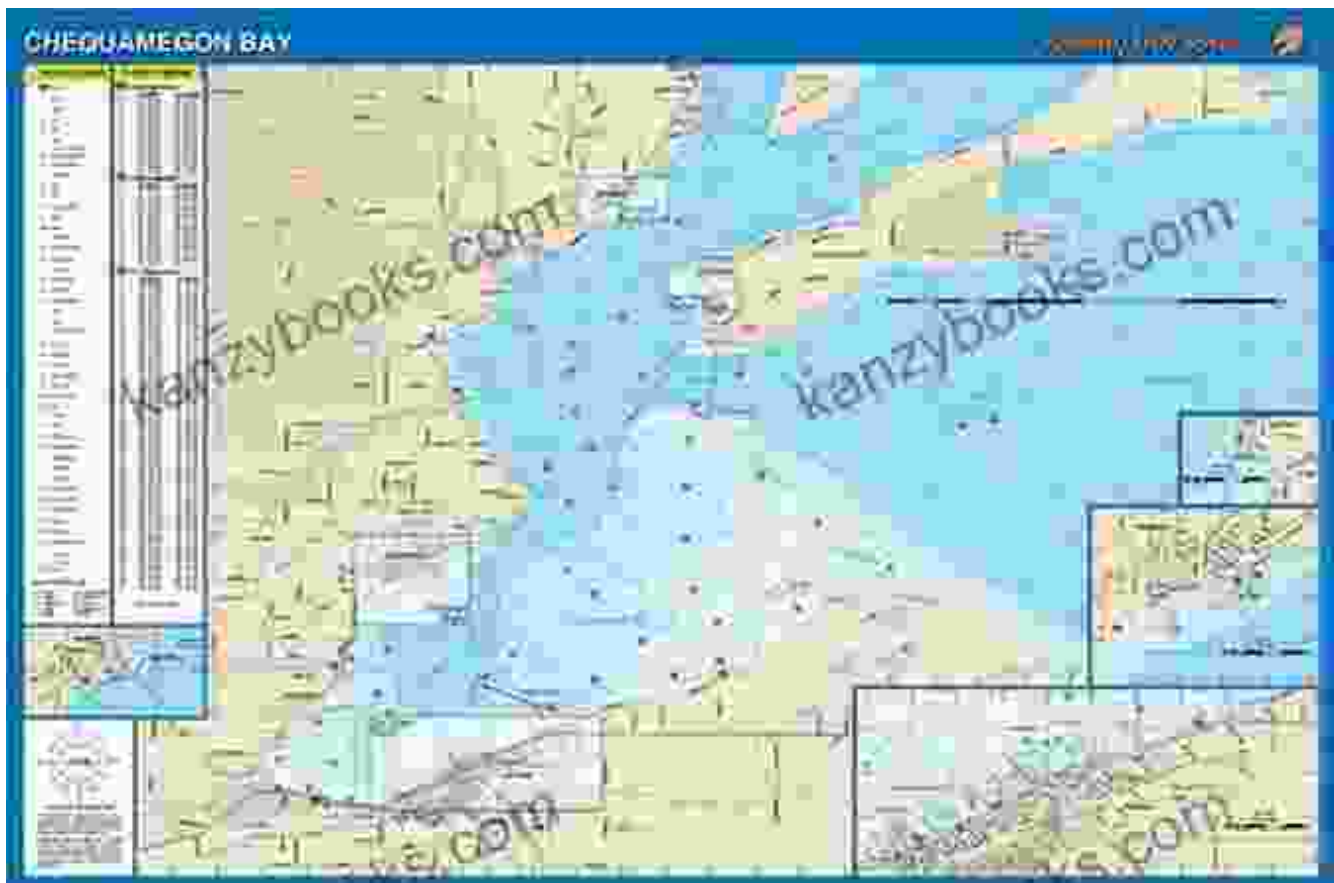

- GPS coordinates for pinpoint accuracy
- Detailed descriptions of each water body, including fish species and recommended techniques
- Expert tips and strategies for maximizing your fishing experience

Unveiling Northwest Wisconsin's Southern Region for Anglers

The Southern Region encompasses a vast and diverse array of fishing destinations, each offering its own unique charm and challenges. From the sprawling expanses of Lake Superior to the secluded coves of inland lakes, this guide unlocks the secrets to unlocking angling success throughout the region:

Bayfield County: